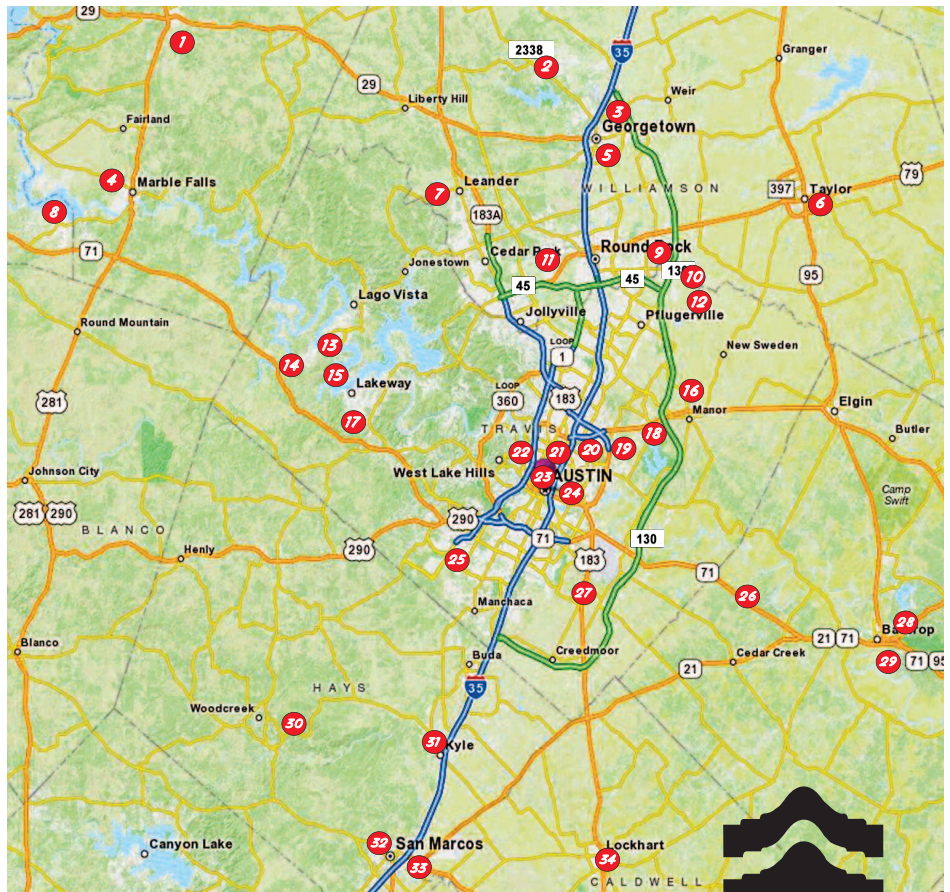

Central Texas Golf Courses

We Are Your Resource • www.alamotitle-austin.com • 512.483.6710

Alamo Title

1. Delaware Springs Golf Course

18 Hole Municipal
US 281, Burnet
512-756-8471/www.delawaresprings.com

2. Sun City Courses

3-18 Hole Semi Private Courses
Cowan Creek, 1433 Cool Spring Wy
Legacy Hills, 301 Del Webb Blvd.
White Wing, 151 Dove Hollow Tr.
512-864-1224

3. Kurth-Landrum Golf Course

6 Hole Daily Fee
Southwestern University, Georgetown
512-863-1333
www.golfersweb.com/goldsan/kurth.htm